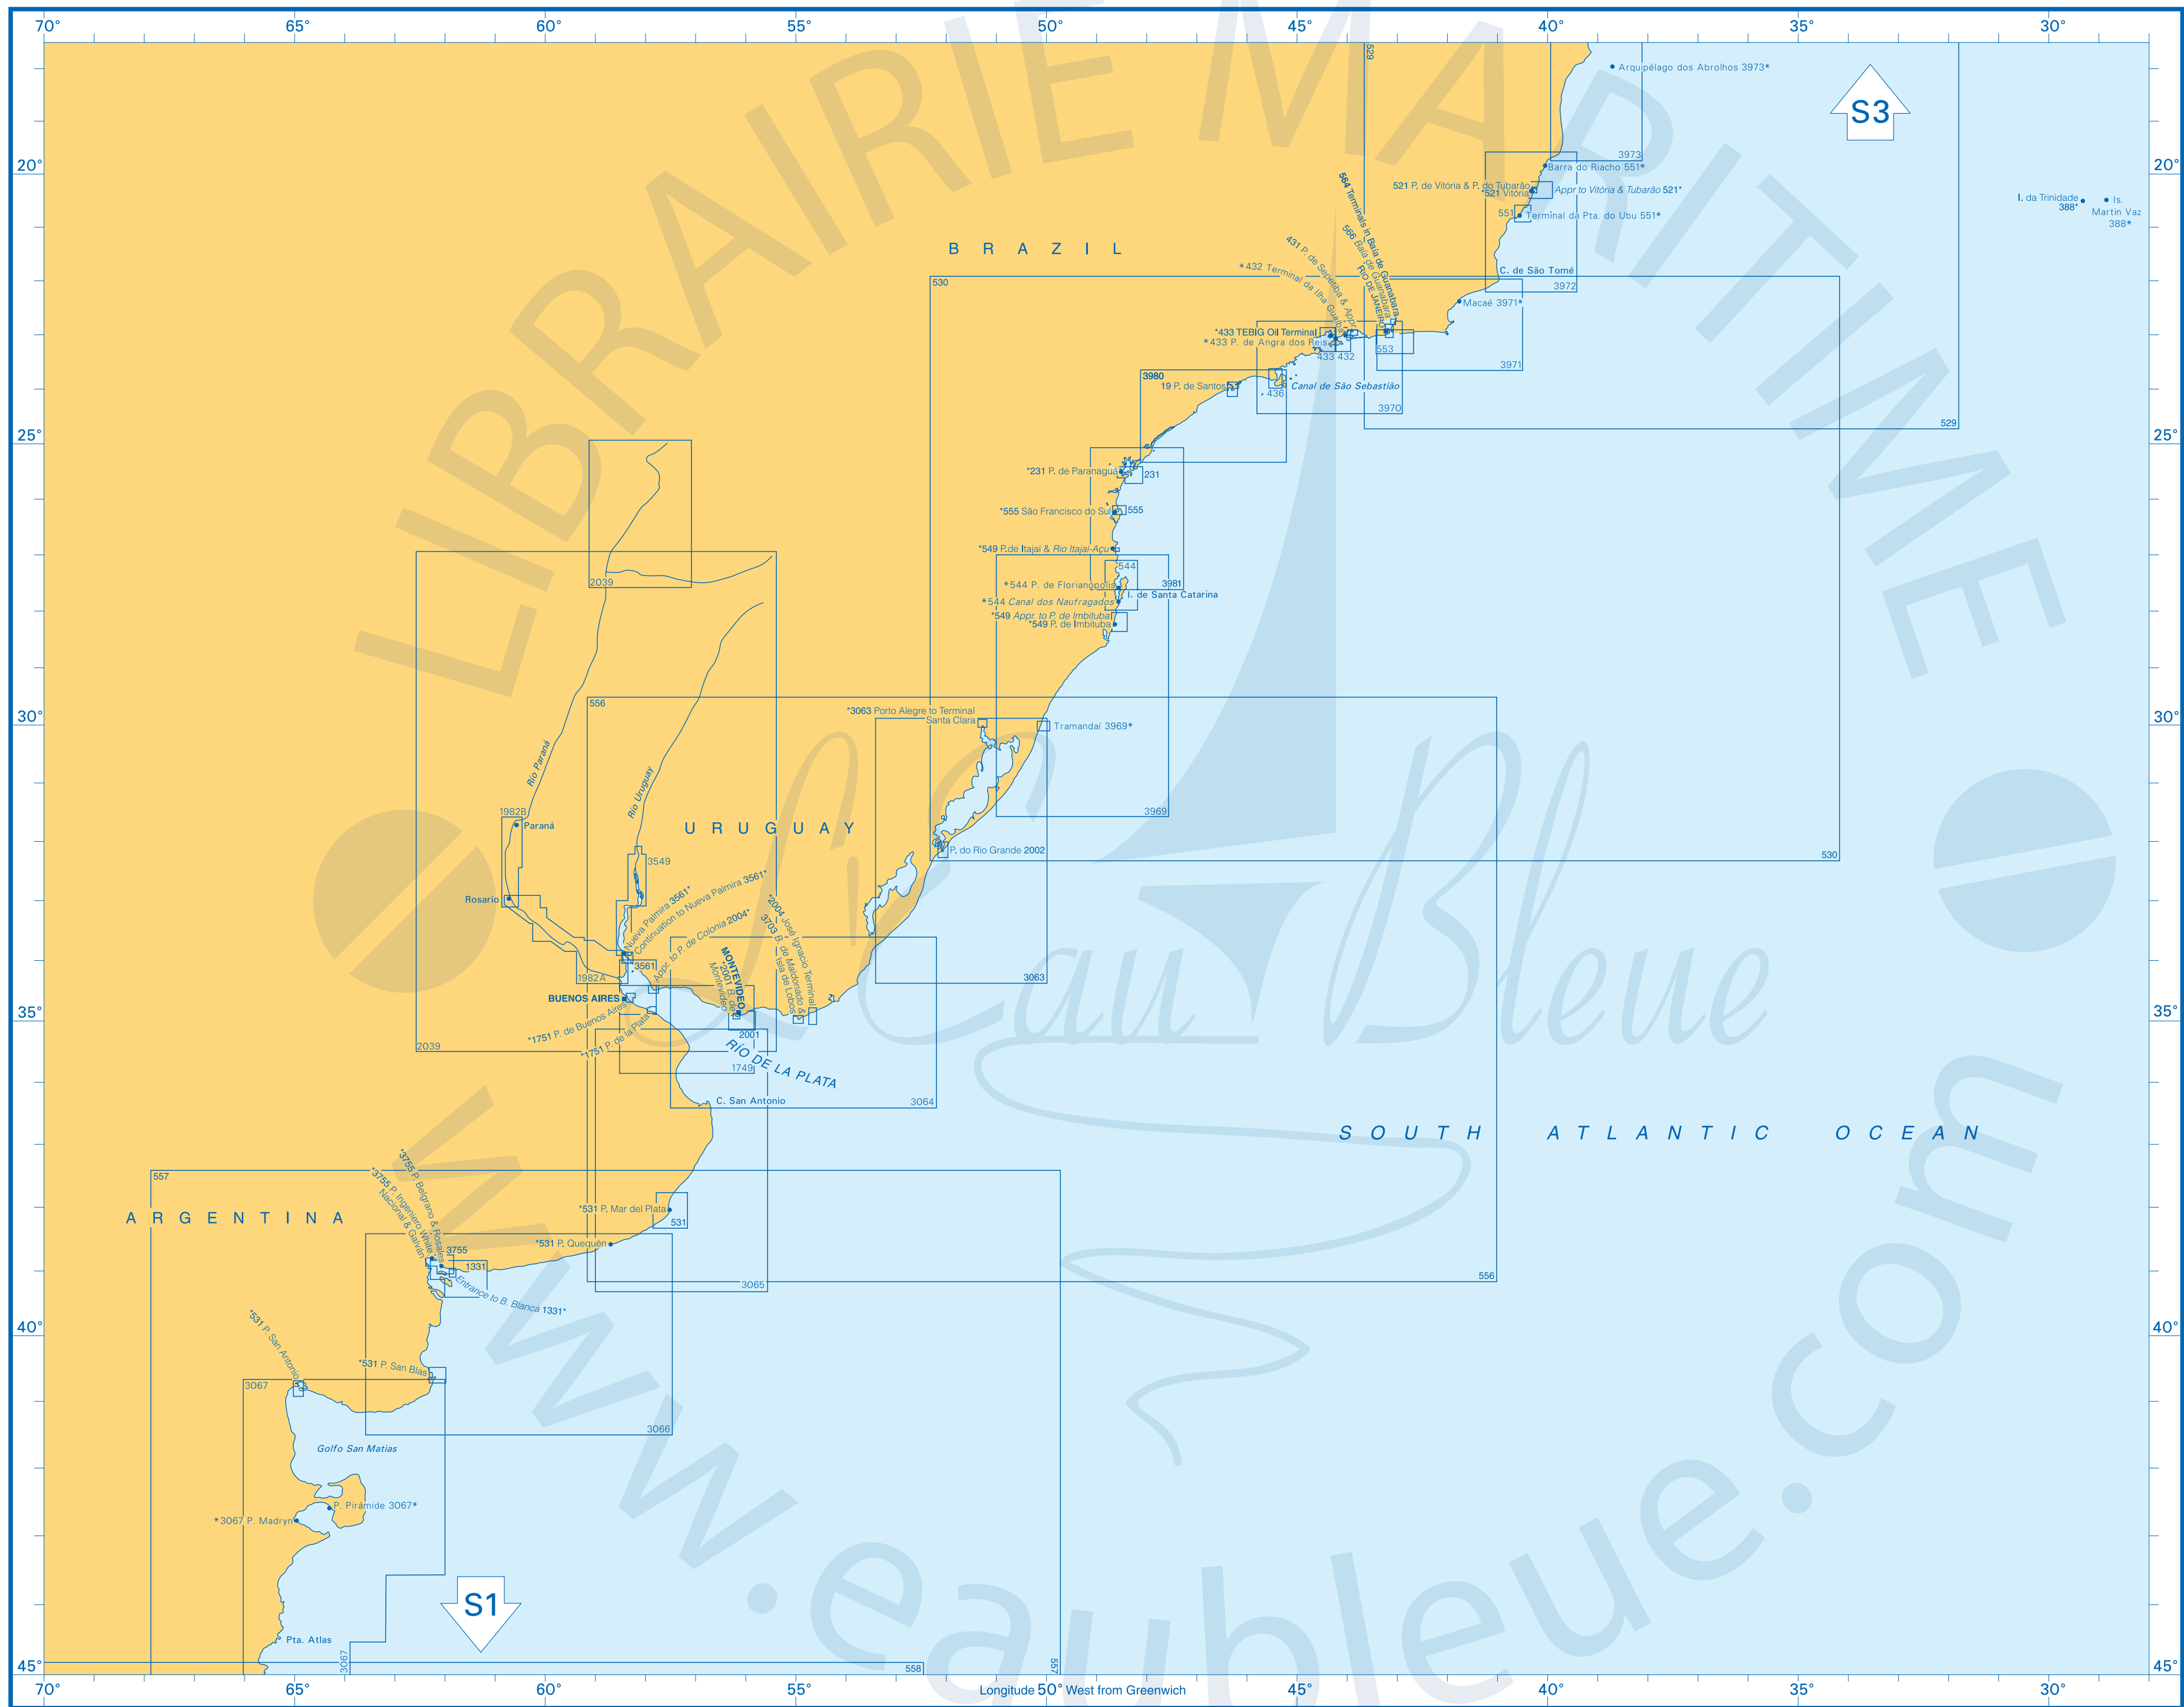

Cabo de São Tomé (Brazil) to Río Orinoco (Venezuela)

Notes

*1234 indicates that a plan is shown on chart 1234.
A number against a place name shows that a separate plan is published bearing that number.
See indexes A and A1 for smaller scale charts.

South America
- Punta Atlas
to Arquipélago
dos Abrolhos

Notes

*1234 indicates that a plan is shown on chart 1234.
A number against a place name shows that a separate plan is published bearing that number.
See indexes A, A1 and W for smaller scale charts.